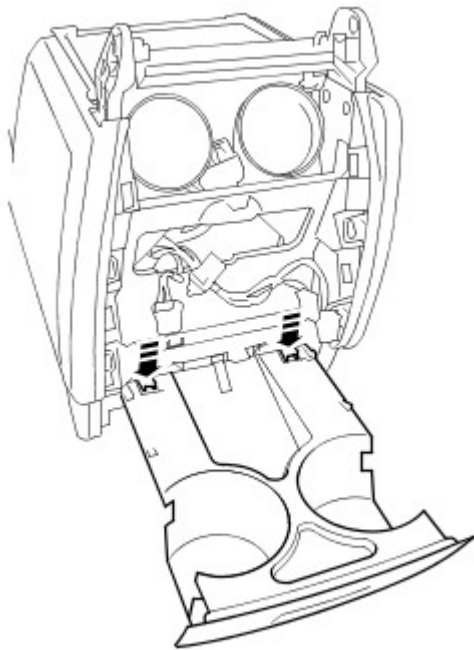

3. Release the floor console wiring harness and disconnect the 5 electrical connectors.
4. Remove the floor console.
 - ▶ Move the front seats fully forwards.
 - ▶ Remove both rear Torx bolt covers.
 - ▶ Remove the 4 Torx bolts.

5. **NOTE :**
Do not disassemble further if the component is removed for access only.
Remove the floor console lid.

- ▶ Open the lid.
- ▶ Remove the 2 Torx bolts.
- ▶ Remove the 2 covers.

6. Remove the auxiliary socket panel.
- ▶ Release the 2 clips.
 - ▶ Disconnect the 2 electrical connectors.

7. Remove the floor console register trim panel.
- ▶ Release the 6 clips.

E53858

8. Remove the cup holder.
▶ Release the 2 clips.

E53859

9. Remove the floor console storage compartment.
▶ Remove the 2 Torx screws.
▶ Release the 5 clips.