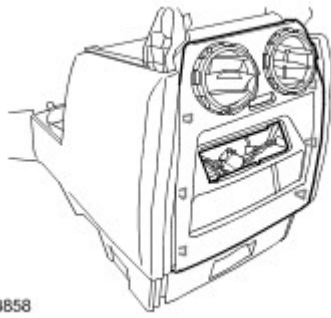

5. **NOTE :**
Do not disassemble further if the component is removed for access only.
Remove the floor console lid.

- ▶ Open the lid.
- ▶ Remove the 2 Torx bolts.
- ▶ Remove the 2 covers.

6. Remove the auxiliary socket panel.
- ▶ Release the 2 clips.
 - ▶ Disconnect the 2 electrical connectors.

7. Remove the floor console register trim panel.
- ▶ Release the 6 clips.

E53858

8. Remove the cup holder.
▶ Release the 2 clips.

E53859

9. Remove the floor console storage compartment.
▶ Remove the 2 Torx screws.
▶ Release the 5 clips.