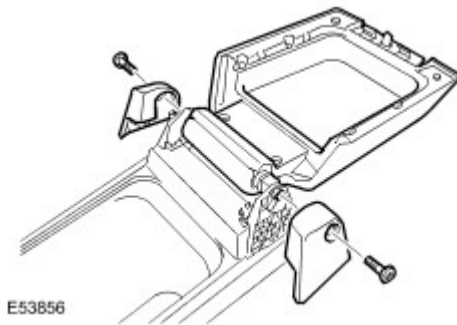

5. **NOTE :**
  Do not disassemble further if the component is removed for access only.
  Remove the floor console lid.

- Open the lid.
- Remove the 2 Torx bolts.
- Remove the 2 covers.

6. Remove the auxiliary socket panel.
2. Release the 2 clips.
   - Disconnect the 2 electrical connectors.