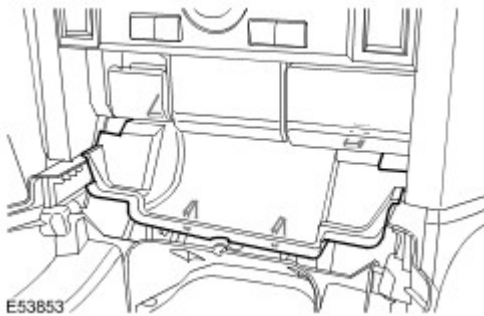

Floor Console (76.25.01)

Removal

1. Remove the floor console upper trim panel. For additional information, refer to [Floor Console Upper Panel \(76.25.11\)](#) (Section 501-12)
2. Remove the cigar lighter assembly closing panel.
 - ▶ Release the 4 clips.

3. Release the floor console wiring harness and disconnect the 5 electrical connectors.
4. Remove the floor console.
 - ▶ Move the front seats fully forwards.
 - ▶ Remove both rear Torx bolt covers.
 - ▶ Remove the 4 Torx bolts.