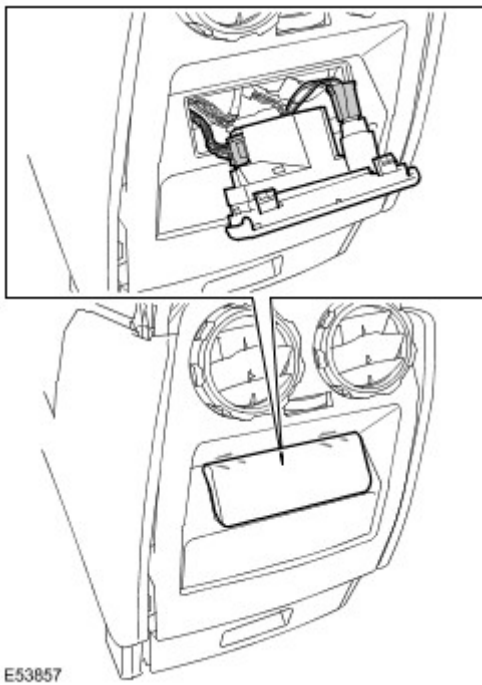

Floor Console (76.25.01)

Removal

1. Remove the floor console upper trim panel. For additional information, refer to [Floor Console Upper Panel \(76.25.11\)](#) (Section 501-12)
2. Remove the cigar lighter assembly closing panel.
 - ▶ Release the 4 clips.

3. Release the floor console wiring harness and disconnect the 5 electrical connectors.
4. Remove the floor console.
 - ▶ Move the front seats fully forwards.
 - ▶ Remove both rear Torx bolt covers.
 - ▶ Remove the 4 Torx bolts.

5. **NOTE :**
Do not disassemble further if the component is removed for access only.
Remove the floor console lid.

- ▶ Open the lid.
- ▶ Remove the 2 Torx bolts.
- ▶ Remove the 2 covers.

6. Remove the auxiliary socket panel.
- ▶ Release the 2 clips.
 - ▶ Disconnect the 2 electrical connectors.