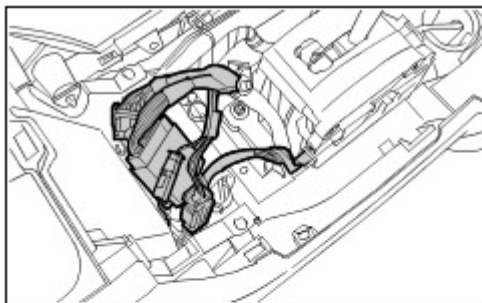

Floor Console (76.25.01)

Removal

1. Remove the floor console upper trim panel. For additional information, refer to [Floor Console Upper Panel \(76.25.11\)](#) (Section 501-12)
2. Remove the cigar lighter assembly closing panel.
 - ▶ Release the 4 clips.

3. Release the floor console wiring harness and disconnect the 5 electrical connectors.
4. Remove the floor console.
 - ▶ Move the front seats fully forwards.
 - ▶ Remove both rear Torx bolt covers.
 - ▶ Remove the 4 Torx bolts.