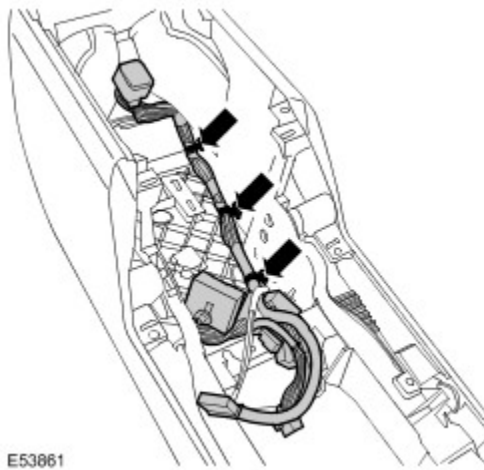

7. Remove the floor console register trim panel.
- ▶ Release the 6 clips.

E53858

8. Remove the cup holder.
▶ Release the 2 clips.

E53859

9. Remove the floor console storage compartment.
▶ Remove the 2 Torx screws.
▶ Release the 5 clips.

10. Remove the wiring harness.
 - ▶ Release the 3 clips.

Installation

1. Install the wiring harness.
 - ▶ Secure the clips.
2. Install the floor console stowage compartment.
 - ▶ Secure the clips.
 - ▶ Tighten the Torx screws.
3. Install the cup holder.
 - ▶ Secure with the clips.
4. Install the floor console register trim panel.
 - ▶ Secure with the clips.
- 5.