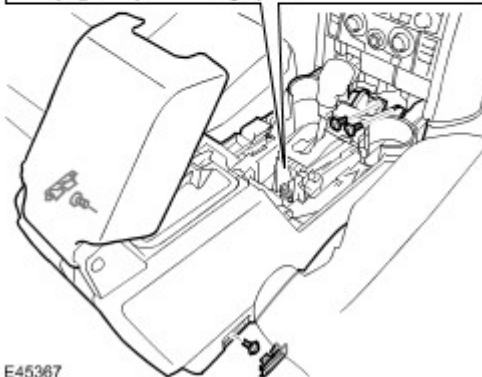

Floor Console (76.25.01)

Removal

1. Remove the floor console upper trim panel. For additional information, refer to [Floor Console Upper Panel \(76.25.11\)](#) (Section 501-12)
2. Remove the cigar lighter assembly closing panel.
 - ▶ Release the 4 clips.

3. Release the floor console wiring harness and disconnect the 5 electrical connectors.
4. Remove the floor console.
 - ▶ Move the front seats fully forwards.
 - ▶ Remove both rear Torx bolt covers.
 - ▶ Remove the 4 Torx bolts.