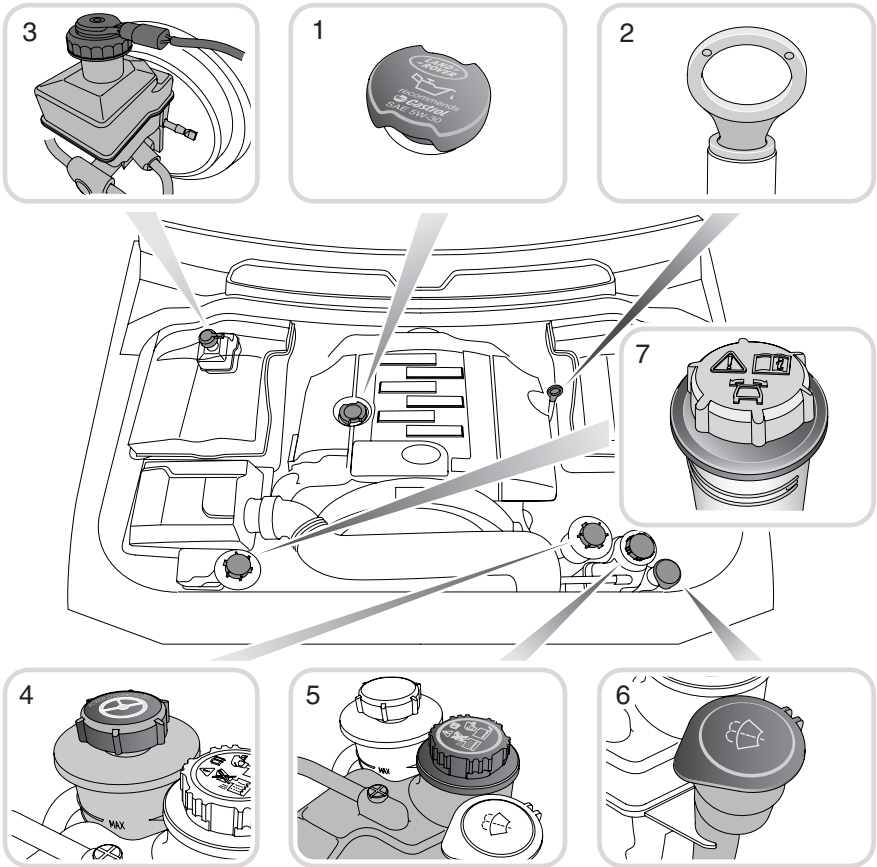

Engine Compartment

V6 DIESEL ENGINE

H6255R

1. Engine oil filler cap.
2. Engine oil dipstick.
3. Brake fluid reservoir.
4. Power steering reservoir.
5. Cooling system reservoir.
6. Washer reservoir.
7. Dynamic Response reservoir.

WARNING

While working in the engine compartment, **ALWAYS** observe the safety precautions listed under **SAFETY IN THE GARAGE, 215**