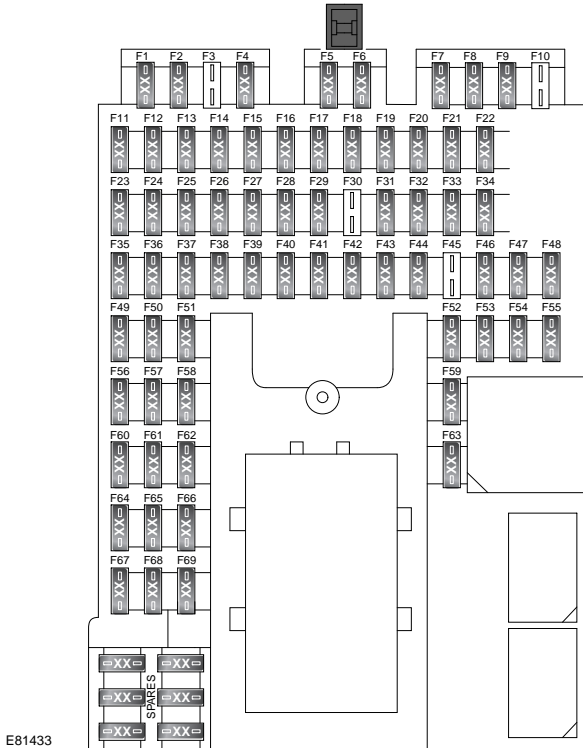

Fuses

Passenger compartment fuse box

Fuse	Ampere rating	Colour	Circuits protected
1	10	Red	Interior lamps - glove box lamp, vanity mirror lamp, map lamps, switchable roof lamps. Electric seats (non memory).
2	10	Red	Right-hand side lamps
3	-	-	
4	10	Red	Left-hand side lamps
5	10	Red	Reverse lamps
6	10	Red	Trailer reverse lamp
7	25	White	Driver's window
8	30	Green	Trailer pick-up (battery feed)
9	5	Tan	Airbags