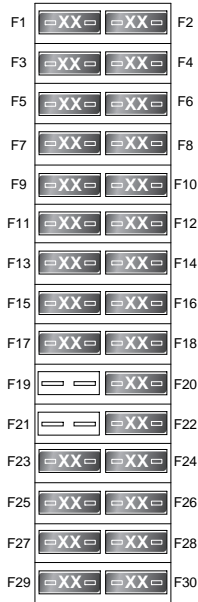

Fuses

FUSE SPECIFICATION CHART

Engine compartment fuse box

E81432

Fuse	Ampere rating	Colour	Circuits protected
1	25	White	Fuel pump
2	-	-	-
3	5	Tan	Air suspension ECU
4	25	White	Diesel EMS (ECM and fuel pump relay control)
5	10	Tan	Petrol EMS (purge valve, EGR, inlet manifold tune valve), E-box fan
6	15	Blue	Petrol EMS (ignition coils)
6	15	Blue	Diesel EMS (Sensors and glow plug relay control)
7	25	White	Front seat heater
8	25	White	Rear seat heater
9	-	-	-
10	15	Blue	Petrol EMS (throttle motor, MAF), cooling fan

Fuses

Fuse	Ampere rating	Colour	Circuits protected
10	15	Blue	Diesel - cooling fan
11	15	Blue	Petrol EMS (rear oxygen sensors)
12	10	Red	Heated washer jets
13	10	Red	Petrol EMS (ECM, VVTs and fuel pump relay control)
13	10	Red	Diesel EMS (PCV, VCV)
14	20	Yellow	Petrol EMS (front oxygen sensors)
15	30	Green	Heated front screen
16	10	Red	Heated door mirrors
17	15	Blue	Petrol EMS (injectors)
17	15	Blue	Diesel EMS (MAF, EGR), E-Box fan
18	30	Green	Heated front screen
19	-	-	-
20	5	Tan	Alternator
21	-	-	-
22	30	Green	Rear blower
23	25	White	Dynamic Stability Control system
24	20	Yellow	Petrol - brake boost pump
25	10	Red	Lighting switch
26	20	Yellow	Air suspension ECU
27	5	Tan	Engine Control Module (ECM)
28	20	Yellow	Diesel - auxiliary heater
29	30	Green	Front wipers
30	10	Red	Auto transmission ECU