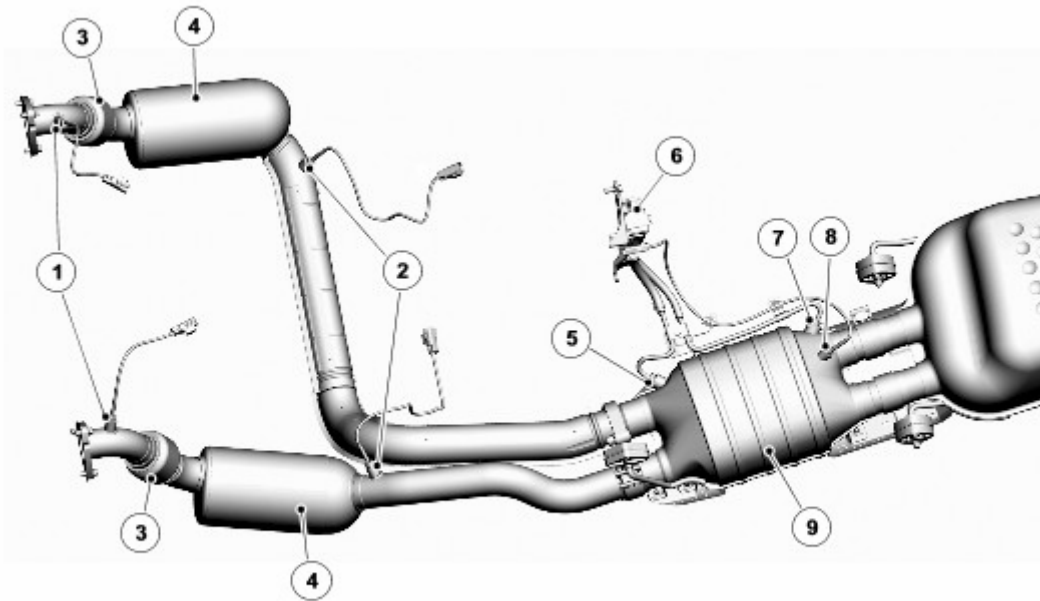

DPF System Components

E91639

Item	Part Number	Description
1		Exhaust gas temperature sensor (pre catalyst)
2		Exhaust gas temperature sensor (post catalyst)
3		Flexible decoupler
4		Catalytic converter
5		High pressure sensor pipe
6		Differential pressure sensor
7		Low pressure sensor pipe
8		Exhaust gas temperature sensor (Post DPF)
9		Diesel particulate filter