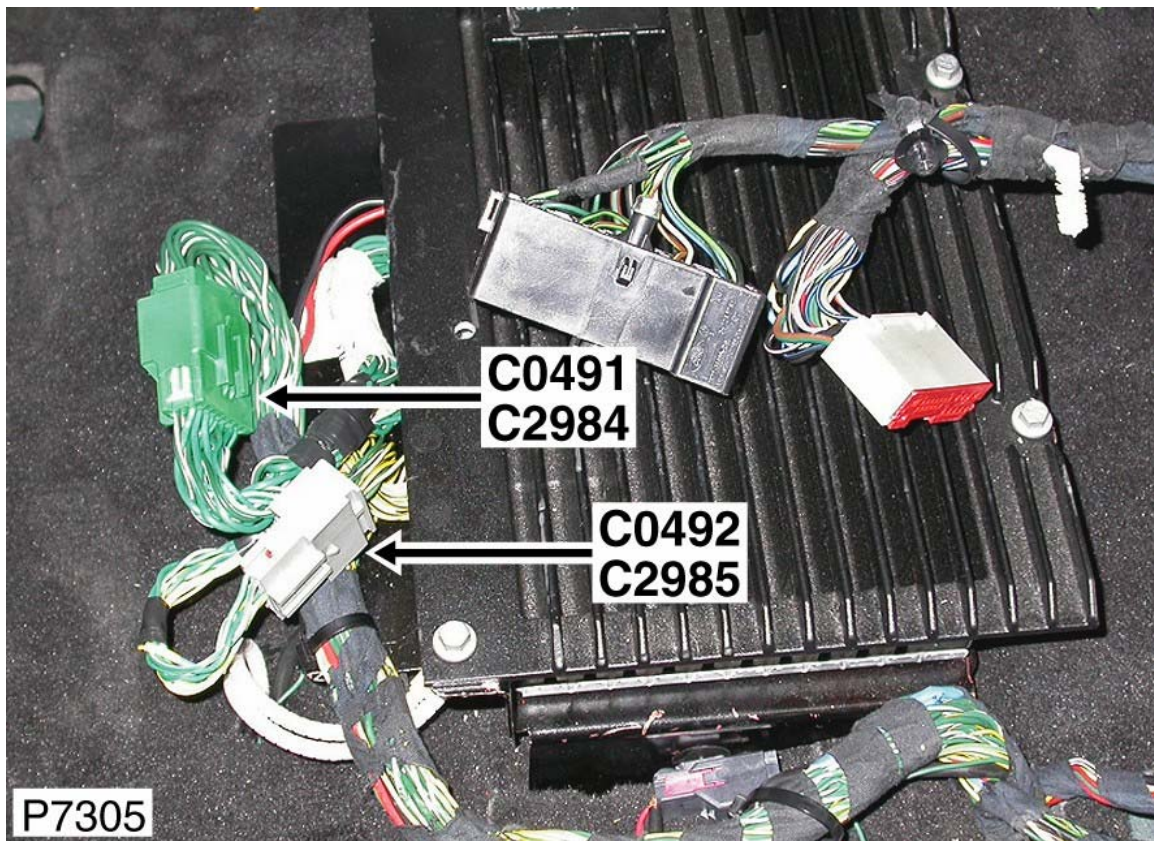

## Amplifier-Power-ICE

CONNECTOR DETAILS: C0491

CONNECTOR DETAILS: C0492

Location: Beneath driver's seat

**CONNECTOR DETAILS: C0493**

**CONNECTOR DETAILS: C2414**

**Location: Beneath driver's seat**